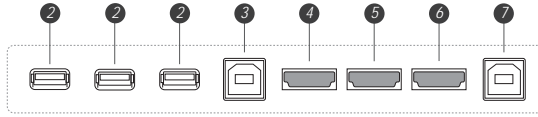

CONNECTIVITY

Side