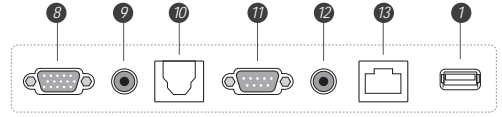

CONNECTIVITY

Front

Side

Bottom

- | | | | | |
|---------------|-------------|---------------|--------------|-------------|
| ① USB 2.0 | ④ HDMI IN 1 | ⑦ TOUCH OUT 2 | ⑩ SPDIF | ⑫ AUDIO OUT |
| ② USB 3.0 | ⑤ HDMI IN 2 | ⑧ VGA | ⑪ RS-232C IN | ⑬ LAN |
| ③ TOUCH OUT 1 | ⑥ HDMI IN 3 | ⑨ AUDIO IN | | |