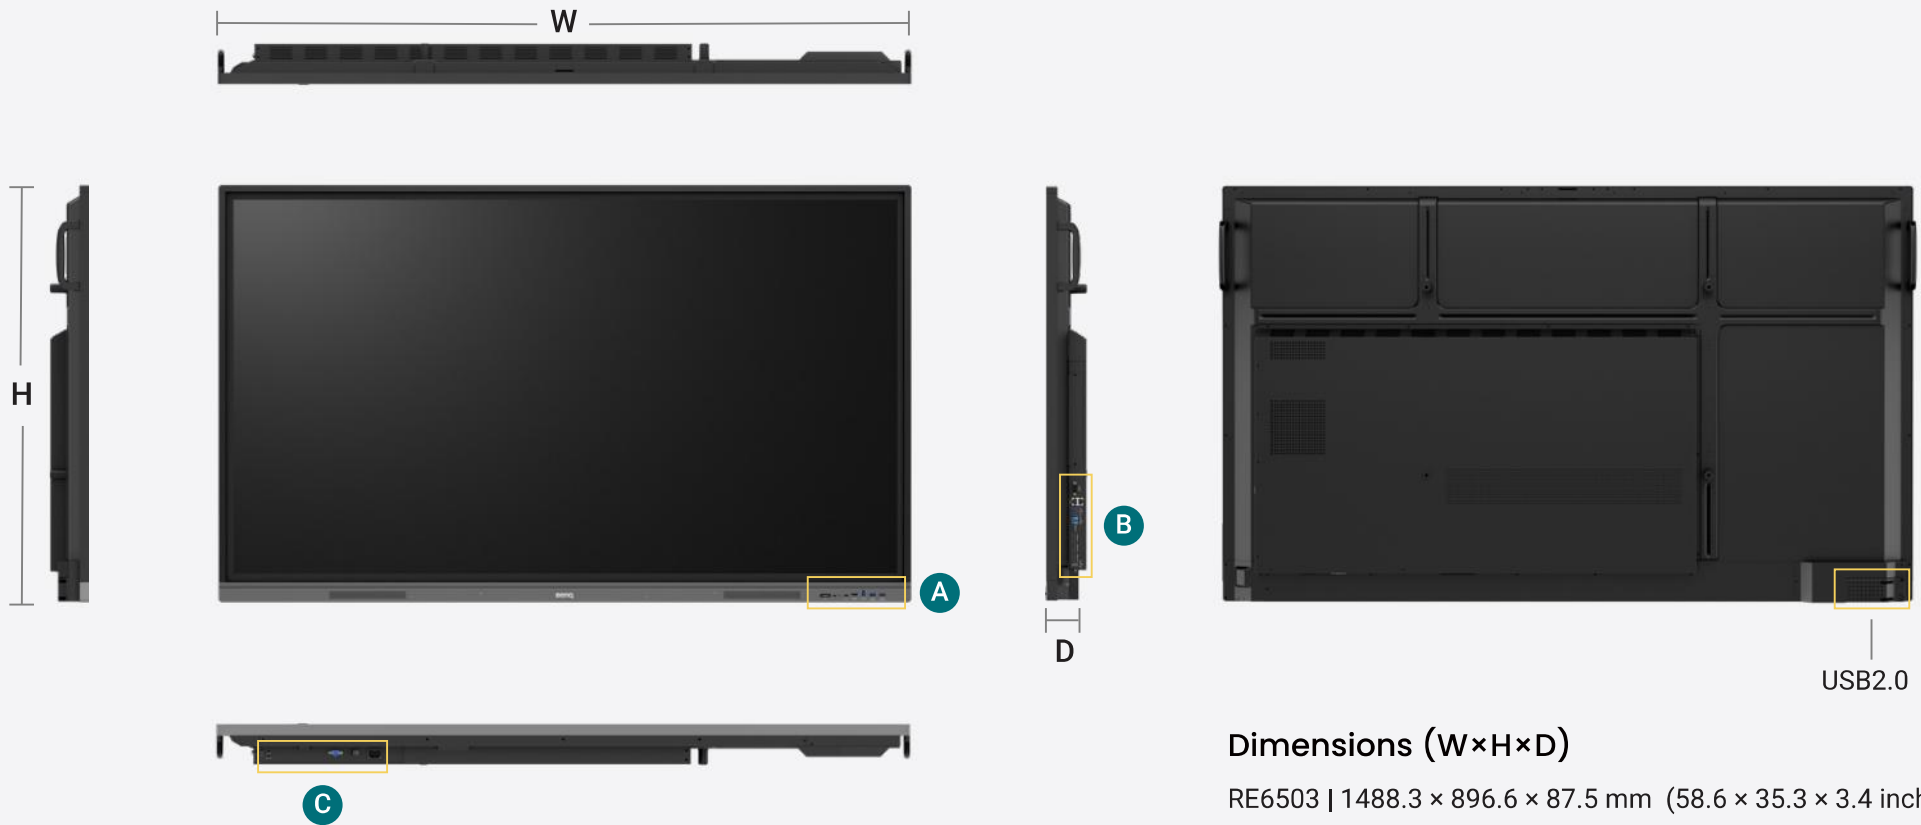

Dimensions (W×H×D)

RE6503 | 1488.3 × 896.6 × 87.5 mm (58.6 × 35.3 × 3.4 inch)

RE7503 | 1709.4 × 1020.2 × 87.7 mm (67.3 × 40.2 × 3.5 inch)

RE8603 | 1957 × 1159.9 × 99.7 mm (77.0 × 45.7 × 3.9 inch)

RE9803 | 2244.7 × 1323.2 × 89.5 mm (88.4 × 52.1 × 3.5 inch)