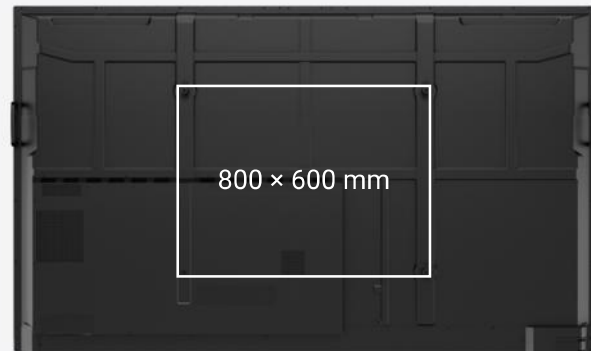

RE6503

RE7503

 VESA® Wall Mount

RE8603

RE9803

Models	RE6503	RE7503	RE8603	RE9803
Panel				
Screen size	65"	75"	86"	98"
Resolution	UHD 3840 × 2160 pixels	UHD 3840 × 2160 pixels	UHD 3840 × 2160 pixels	UHD 3840 × 2160 pixels
Aspect ratio	16:9	16:9	16:9	16:9
Brightness without glass (typical)	400 nits	400 nits	400 nits	400 nits
Contrast ratio (typical)	1200:1	1200:1	1200:1	1200:1
Dynamic contrast ratio	30,000:1	30,000:1	30,000:1	30,000:1
Color depth	10-bit	10-bit	10-bit	10-bit
Response time	8 ms	8 ms	8 ms	8 ms
Color gamut	72% NTSC	72% NTSC	72% NTSC	72% NTSC
Light life (typical)	50,000 hrs	50,000 hrs	50,000 hrs	50,000 hrs
Orientation	Landscape	Landscape	Landscape	Landscape
Glass				
Hardness	9H tempered	9H tempered	9H tempered	9H tempered
Germ-resistant technology	Nano-ionic silver	Nano-ionic silver	Nano-ionic silver	N/A
Anti-glare coating	Yes	Yes	Yes	Yes
Touch screen				
Touch technology	Infrared touch	Infrared touch	Infrared touch	Infrared touch
Touch points	up to 40	up to 40	up to 40	up to 40
Touch response time	< 10 ms	< 10 ms	< 10 ms	< 10 ms
Platform System				
CPU	A55 × 4	A55 × 4	A55 × 4	A55 × 4
GPU	G52 MP2	G52 MP2	G52 MP2	G52 MP2
Memory Storage	4GB 32GB	4GB 32GB	4GB 32GB	4GB 32GB
OS	Android 11.0	Android 11.0	Android 11.0	Android 11.0
Built-in peripherals				
Speaker	2 × 16 W	2 × 16 W	2 × 16 W	2 × 16 W
Power				
Power	AC 100-240 V 50/60 Hz	AC 100-240 V 50/60 Hz	AC 100-240 V 50/60 Hz	AC 100-240 V 50/60 Hz
Standby power consumption	<0.5 W	<0.5 W	<0.5 W	<0.5 W
Typical power consumption	251 W	272 W	447 W	183.4 W