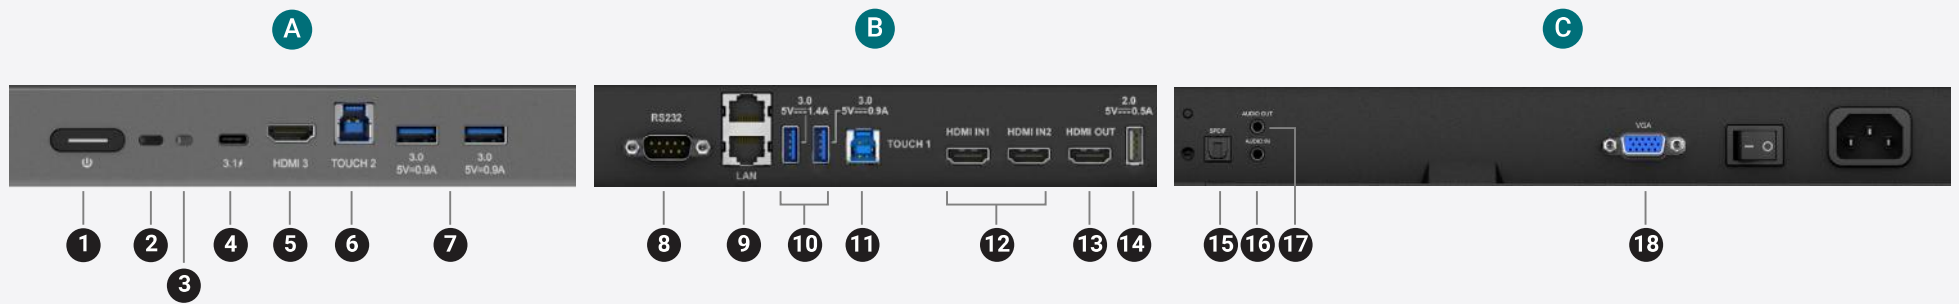

Complement your school's PA system

Keep students and teachers up to date with real-time campus-wide announcements and reminders sent remotely from X-Sign Broadcast.

Dimensions (W×H×D)

RE6503 | 1488.3 × 896.6 × 87.5 mm (58.6 × 35.3 × 3.4 inch)

RE7503 | 1709.4 × 1020.2 × 87.7 mm (67.3 × 40.2 × 3.5 inch)

RE8603 | 1957 × 1159.9 × 99.7 mm (77.0 × 45.7 × 3.9 inch)

RE9803 | 2244.7 × 1323.2 × 89.5 mm (88.4 × 52.1 × 3.5 inch)

A : Front _____

- 1. Power
- 2. Remote control sensor
- 3. Ambient light sensor
- 4. USB Type-C
- 5. HDMI
- 6. USB Type-B (for touch)
- 7. USB 3.0