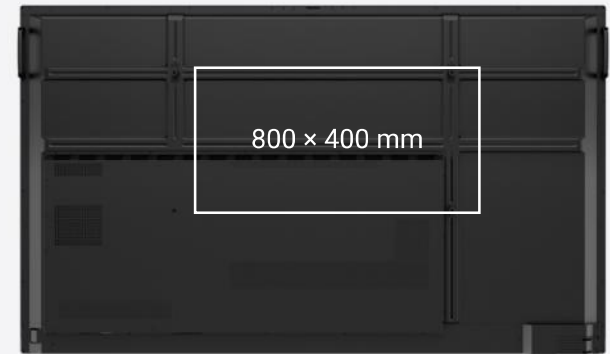

RE7503 | 1709.4 × 1020.2 × 87.7 mm (67.3 × 40.2 × 3.5 inch)

RE8603 | 1957 × 1159.9 × 99.7 mm (77.0 × 45.7 × 3.9 inch)

RE9803 | 2244.7 × 1323.2 × 89.5 mm (88.4 × 52.1 × 3.5 inch)

A : Front _____

- 1. Power
- 2. Remote control sensor
- 3. Ambient light sensor
- 4. USB Type-C
- 5. HDMI
- 6. USB Type-B (for touch)
- 7. USB 3.0

RE6503

RE7503

 VESA® Wall Mount

RE8603

RE9803

Models	RE6503	RE7503	RE8603	RE9803
Panel				
Screen size	65"	75"	86"	98"
Resolution	UHD 3840 × 2160 pixels	UHD 3840 × 2160 pixels	UHD 3840 × 2160 pixels	UHD 3840 × 2160 pixels
Aspect ratio	16:9	16:9	16:9	16:9
Brightness without glass (typical)	400 nits	400 nits	400 nits	400 nits
Contrast ratio (typical)	1200:1	1200:1	1200:1	1200:1
Dynamic contrast ratio	30,000:1	30,000:1	30,000:1	30,000:1
Color depth	10-bit	10-bit	10-bit	10-bit
Response time	8 ms	8 ms	8 ms	8 ms
Color gamut	72% NTSC	72% NTSC	72% NTSC	72% NTSC
Light life (typical)	50,000 hrs	50,000 hrs	50,000 hrs	50,000 hrs
Orientation	Landscape	Landscape	Landscape	Landscape
Glass				
Hardness	9H tempered	9H tempered	9H tempered	9H tempered
Germ-resistant technology	Nano-ionic silver	Nano-ionic silver	Nano-ionic silver	N/A
Anti-glare coating	Yes	Yes	Yes	Yes
Touch screen				
Touch technology	Infrared touch	Infrared touch	Infrared touch	Infrared touch
Touch points	up to 40	up to 40	up to 40	up to 40
Touch response time	< 10 ms	< 10 ms	< 10 ms	< 10 ms
Platform System				
CPU	A55 × 4	A55 × 4	A55 × 4	A55 × 4
GPU	G52 MP2	G52 MP2	G52 MP2	G52 MP2
Memory Storage	4GB 32GB	4GB 32GB	4GB 32GB	4GB 32GB
OS	Android 11.0	Android 11.0	Android 11.0	Android 11.0
Built-in peripherals				
Speaker	2 × 16 W	2 × 16 W	2 × 16 W	2 × 16 W
Power				
Power	AC 100-240 V 50/60 Hz	AC 100-240 V 50/60 Hz	AC 100-240 V 50/60 Hz	AC 100-240 V 50/60 Hz
Standby power consumption	<0.5 W	<0.5 W	<0.5 W	<0.5 W
Typical power consumption	251 W	272 W	447 W	183.4 W