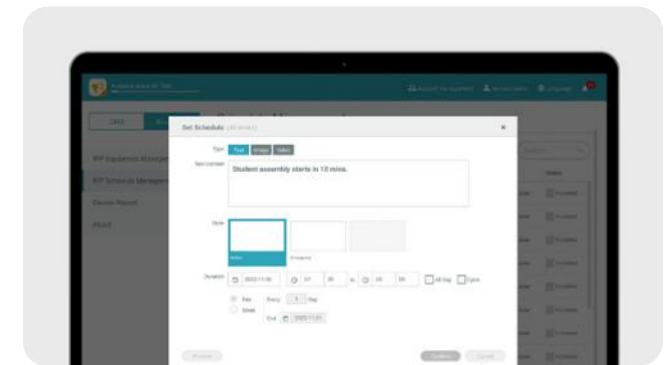

Effortless management

BenQ Boards make display management simple so you can focus on what matters.

Effortless management

Centrally monitor and manage your displays

Remotely push updates, install apps, and generate device analytics for all your BenQ displays via a single easy-to-use device management platform.

Control access to displays and accounts

The Essential Series works with BenQ IAM and AMS, giving administrators a convenient way to manage user permissions and granting teachers immediate access to their cloud accounts.