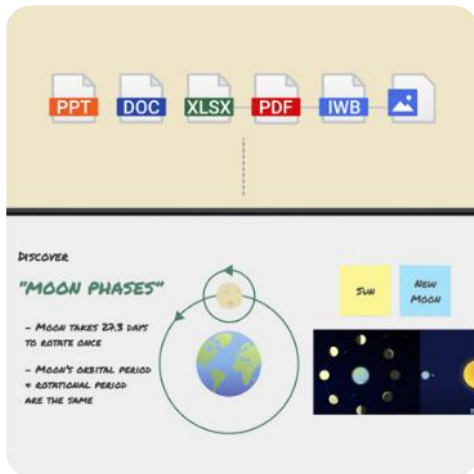

65 W USB Type-C

Gigabit Ethernet

OTA remote updates

Let the RE suit your style

Do more than just write

EZWrite 6 is a whiteboard unlike any other. It lets you use different media—like PDFs and images—with interactive tools and templates that make teaching more convenient and classes more fun. Everything you need is on the board.

Get students on board

Open the floor for sharing with InstaShare 2. Students can cast their laptop or tablet screens via Miracast, Airplay, or the InstaShare app or button, allowing everyone to present their work and exchange ideas from their seats.