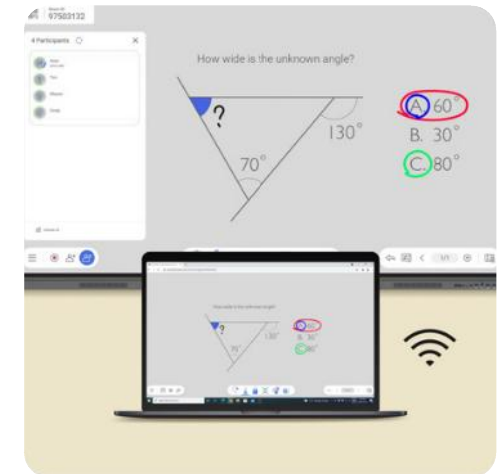

Bridge the distance

Video conferencing and cloud whiteboarding turn the RE series into a highly interactive hybrid learning hub. Teachers can host classes in school while home-based students or even guest lecturers can join remotely from anywhere.