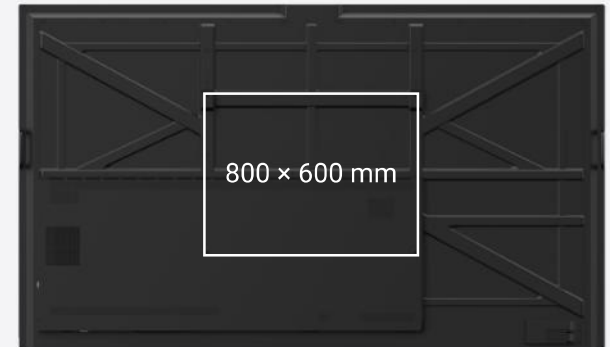

RE6503

RE7503

 VESA® Wall Mount

RE8603

RE9803

Models	RE6503	RE7503	RE8603	RE9803
Panel				
Screen size	65"	75"	86"	98"
Resolution	UHD 3840 × 2160 pixels	UHD 3840 × 2160 pixels	UHD 3840 × 2160 pixels	UHD 3840 × 2160 pixels
Aspect ratio	16:9	16:9	16:9	16:9
Brightness without glass (typical)	400 nits	400 nits	400 nits	400 nits
Contrast ratio (typical)	1200:1	1200:1	1200:1	1200:1
Dynamic contrast ratio	30,000:1	30,000:1	30,000:1	30,000:1
Color depth	10-bit	10-bit	10-bit	10-bit
Response time	8 ms	8 ms	8 ms	8 ms
Color gamut	72% NTSC	72% NTSC	72% NTSC	72% NTSC
Light life (typical)	50,000 hrs	50,000 hrs	50,000 hrs	50,000 hrs
Orientation	Landscape	Landscape	Landscape	Landscape
Glass				
Hardness	9H tempered	9H tempered	9H tempered	9H tempered
Germ-resistant technology	Nano-ionic silver	Nano-ionic silver	Nano-ionic silver	N/A
Anti-glare coating	Yes	Yes	Yes	Yes
Touch screen				
Touch technology	Infrared touch	Infrared touch	Infrared touch	Infrared touch
Touch points	up to 40	up to 40	up to 40	up to 40
Touch response time	< 10 ms	< 10 ms	< 10 ms	< 10 ms
Platform System				
CPU	A55 × 4	A55 × 4	A55 × 4	A55 × 4
GPU	G52 MP2	G52 MP2	G52 MP2	G52 MP2
Memory Storage	4GB 32GB	4GB 32GB	4GB 32GB	4GB 32GB
OS	Android 11.0	Android 11.0	Android 11.0	Android 11.0
Built-in peripherals				
Speaker	2 × 16 W	2 × 16 W	2 × 16 W	2 × 16 W
Power				
Power	AC 100-240 V 50/60 Hz	AC 100-240 V 50/60 Hz	AC 100-240 V 50/60 Hz	AC 100-240 V 50/60 Hz
Standby power consumption	<0.5 W	<0.5 W	<0.5 W	<0.5 W
Typical power consumption	251 W	272 W	447 W	183.4 W