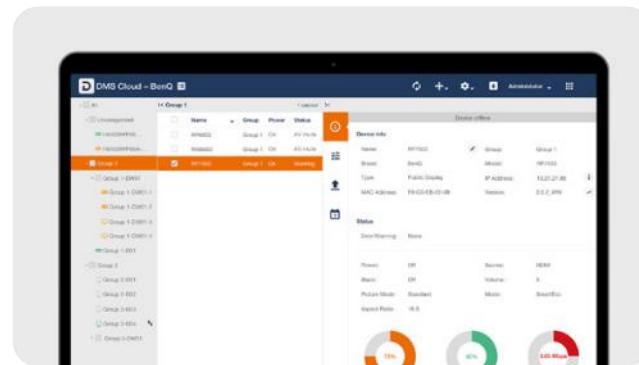

Effortless management

BenQ Boards make display management simple so you can focus on what matters.

Effortless management

Centrally monitor and manage your displays

Remotely push updates, install apps, and generate device analytics for all your BenQ displays via a single easy-to-use device management platform.

Control access to displays and accounts

The Essential Series works with BenQ IAM and AMS, giving administrators a convenient way to manage user permissions and granting teachers immediate access to their cloud accounts.