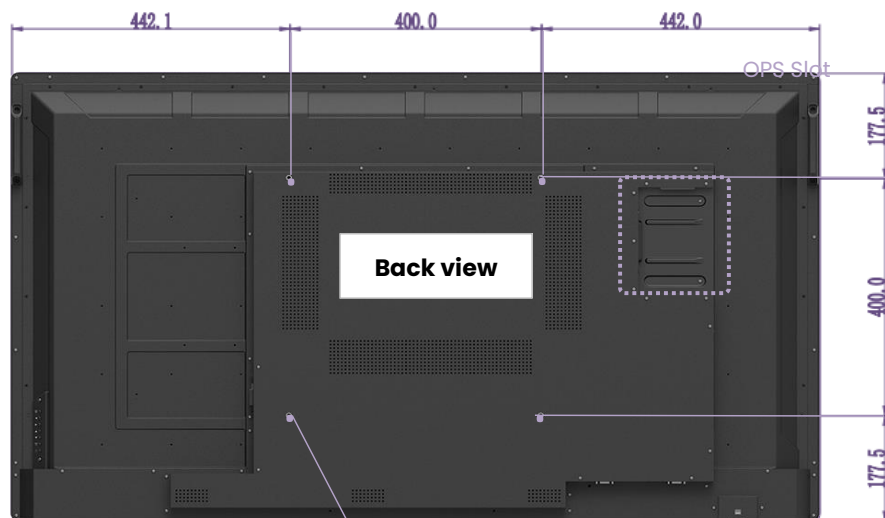

## Dimension (mm)

Top view

Side view

Side view

Bottom view

Germ resistant stylus pens

SCREW THREAD DEPTH :  
4-M6x15mm