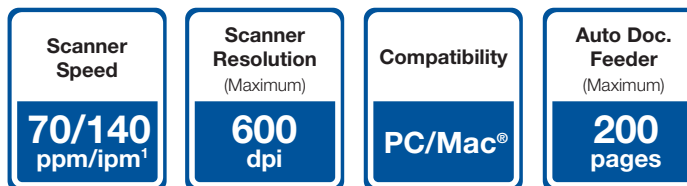

## Color Document Scanner