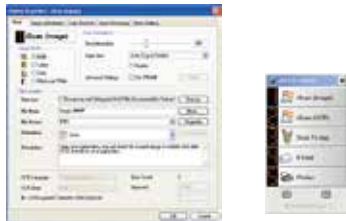

Avision | AD345 Sheetfed Scanner

Avision's Button Manager V2

-Completes your scan with a single step

The Button Manager V2 main screen