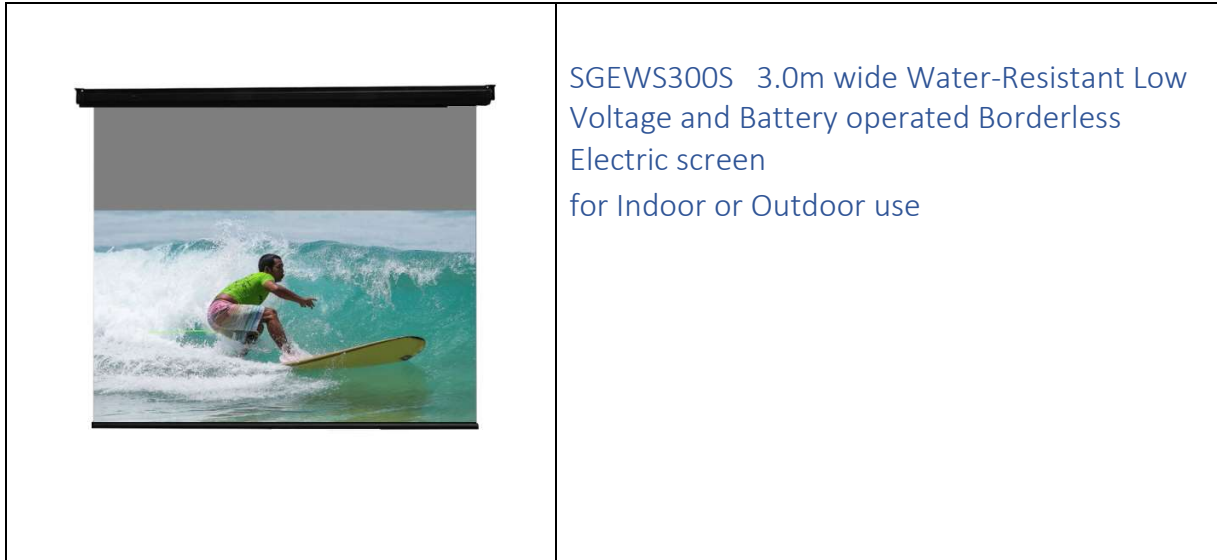

SG EW Series Water-Resistant Low Voltage / Battery operated Borderless Electric screen

The SG Audio Visual EW series are water-resistant screens using a low voltage power supply and battery.

The screens may be operated by battery or connected to a low voltage power adapter for safer operation indoors or outdoors. Either leave the power adapter connected or charge the screen then disconnect the power and operate on battery. Perfect for caravans, backyard cinema, poolside installation and more.

The EW series screens are borderless with grey high contrast fabric meaning they may be used with any projection format and in areas with moderate ambient light. The low voltage/battery operation, water resistant housing and the UV resistant surface means that the screens may be installed outdoors under cover.

The borderless design means that the screen may be lowered to stopped at any position and any format image may be displayed on the screen. Supports all projectors and image formats including 16:9, 16:10, 4:3 and square.

The unique projector screen housing is black and features water resistant switches.

Screen Surface

The EW Series features a water and UV resistant matte grey 3000D polyester woven fabric with a PVC lamination.

This high contrast grey fabric is compatible with 4K and 1080p projectors.

The surface is borderless allowing multiple projection formats to be used.