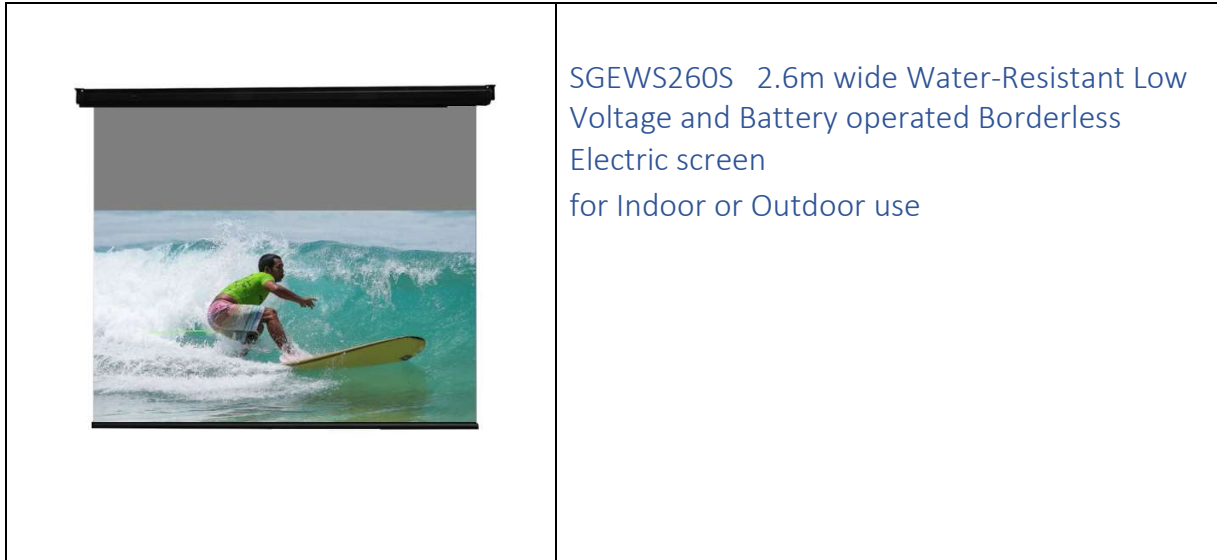

SG EW Series Water-Resistant Low Voltage / Battery operated Borderless Electric screen

The SG Audio Visual EW series are water-resistant screens using a low voltage power supply and battery.

The screens may be operated by battery or connected to a low voltage power adapter for safer operation indoors or outdoors. Either leave the power adapter connected or charge the screen then disconnect the power and operate on battery. Perfect for caravans, backyard cinema, poolside installation and more.

The EW series screens are borderless with grey high contrast fabric meaning they may be used with any projection format and in areas with moderate ambient light. The low voltage/battery operation, water resistant housing and the UV resistant surface means that the screens may be installed outdoors under cover.

The borderless design means that the screen may be lowered to stopped at any position and any format image may be displayed on the screen. Supports all projectors and image formats including 16:9, 16:10, 4:3 and square.

The unique projector screen housing is black and features water resistant switches.

Screen Surface

The EW Series features a water and UV resistant matte grey 3000D polyester woven fabric with a PVC lamination.

This high contrast grey fabric is compatible with 4K and 1080p projectors.

The surface is borderless allowing multiple projection formats to be used.