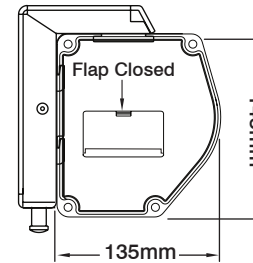

Specification For Grandview Large Smart Screen GRANDVIEW®

Features:

- IP Control for third party control or inbuilt web server
- IR remote control with fine adjustments buttons
- External IR cable provided
- 12V trigger using 2.5mm output to screen and 3.5mm on projector end
- Cable for dry contact and RS232 provided
- Fabric gain 1.0
- Manual override switch at base of the casing
- White Aluminium Designer Casing
- Projection fabric with 50mm black side borders
- Easy limit setting adjustment
- Universal Mounting system - "snap in" brackets can be positioned at any point along the casing

Product Code	Aspect Ratio	Diagonal Size (inches)	Image Size w x h (mm)	Casing Length (mm)	Dropper bar (mm)	Shipping Size w x h x d (mm)	Net Weight (kg)	Top Black Leader (mm)	GV HideAway
GRIP150V	4:3	150"	3050 x 2285	3350	3150	3750 x 215 x 215	29	80	HH6
GRIP180V	4:3	180"	3620 x 2715	3920	3720	4330 x 215 x 215	38	80	HH7
GRIP200V	4:3	200"	4020 x 3015	4320	4120	4720 x 215 x 215	49	80	HH7
GRIP120H	16:9	120"	2655 x 1495	2955	2760	3350 x 215 x 215	17	600	HH5
GRIP130H	16:9	130"	2880 x 1620	3180	2980	3510 x 215 x 215	30	600	HH5
GRIP140H	16:9	140"	3100 x 1745	3400	3250	3750 x 215 x 215	32	600	HH6
GRIP150H	16:9	150"	3320 x 1865	3620	3420	4020 x 215 x 215	34	600	HH6
GRIP160H	16:9	160"	3542 x 1992	3840	4040	4240 x 215 x 215	36	600	HH7