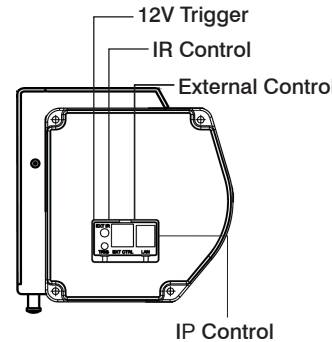

## Features:

- IP Control for third party control or inbuilt web server
- IR remote control with fine adjustments buttons
- External IR cable provided
- 12V trigger using 2.5mm output to screen and 3.5mm on projector end
- Cable for dry contact and RS232 provided
- Fabric gain 1.0
- Manual override switch at base of the casing
- White Aluminium Designer Casing
- Projection fabric with 50mm black side borders
- Easy limit setting adjustment
- Universal Mounting system - "snap in" brackets can be positioned at any point along the casing

Product Code	Aspect Ratio	Diagonal Size (inches)	Image Size w x h (mm)	Casing Length (mm)	Dropper bar (mm)	Shipping Size w x h x d (mm)	Net Weight (kg)	Top Black Leader (mm)	GV HideAway
GRIP150V	4:3	150"	3050 x 2285	3350	3150	3750 x 215 x 215	29	80	HH6
GRIP180V	4:3	180"	3620 x 2715	3920	3720	4330 x 215 x 215	38	80	HH7
GRIP200V	4:3	200"	4020 x 3015	4320	4120	4720 x 215 x 215	49	80	HH7
GRIP120H	16:9	120"	2655 x 1495	2955	2760	3350 x 215 x 215	17	600	HH5
GRIP130H	16:9	130"	2880 x 1620	3180	2980	3510 x 215 x 215	30	600	HH5
GRIP140H	16:9	140"	3100 x 1745	3400	3250	3750 x 215 x 215	32	600	HH6
GRIP150H	16:9	150"	3320 x 1865	3620	3420	4020 x 215 x 215	34	600	HH6
GRIP160H	16:9	160"	3542 x 1992	3840	4040	4240 x 215 x 215	36	600	HH7