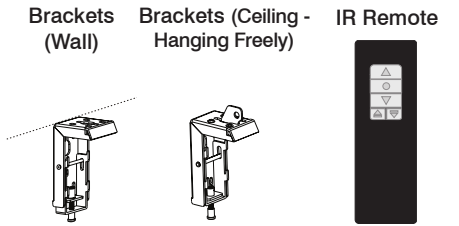

## Features:

- IP Control for third party control or inbuilt web server
- IR remote control with fine adjustments buttons
- External IR cable provided
- 12V trigger using 2.5mm output to screen and 3.5mm on projector end
- Cable for dry contact and RS232 provided
- Fabric gain 1.0
- Manual override switch at base of the casing
- White Aluminium Designer Casing
- Projection fabric with 50mm black side borders
- Easy limit setting adjustment
- Universal Mounting system - "snap in" brackets can be positioned at any point along the casing

Product Code	Aspect Ratio	Diagonal Size (inches)	Image Size w x h (mm)	Casing Length (mm)	Dropper bar (mm)	Shipping Size w x h x d (mm)	Net Weight (kg)	Top Black Leader (mm)	GV HideAway
GRIP150V	4:3	150"	3050 x 2285	3350	3150	3750 x 215 x 215	29	80	HH6
GRIP180V	4:3	180"	3620 x 2715	3920	3720	4330 x 215 x 215	38	80	HH7
GRIP200V	4:3	200"	4020 x 3015	4320	4120	4720 x 215 x 215	49	80	HH7
GRIP120H	16:9	120"	2655 x 1495	2955	2760	3350 x 215 x 215	17	600	HH5
GRIP130H	16:9	130"	2880 x 1620	3180	2980	3510 x 215 x 215	30	600	HH5
GRIP140H	16:9	140"	3100 x 1745	3400	3250	3750 x 215 x 215	32	600	HH6
GRIP150H	16:9	150"	3320 x 1865	3620	3420	4020 x 215 x 215	34	600	HH6
GRIP160H	16:9	160"	3542 x 1992	3840	4040	4240 x 215 x 215	36	600	HH7