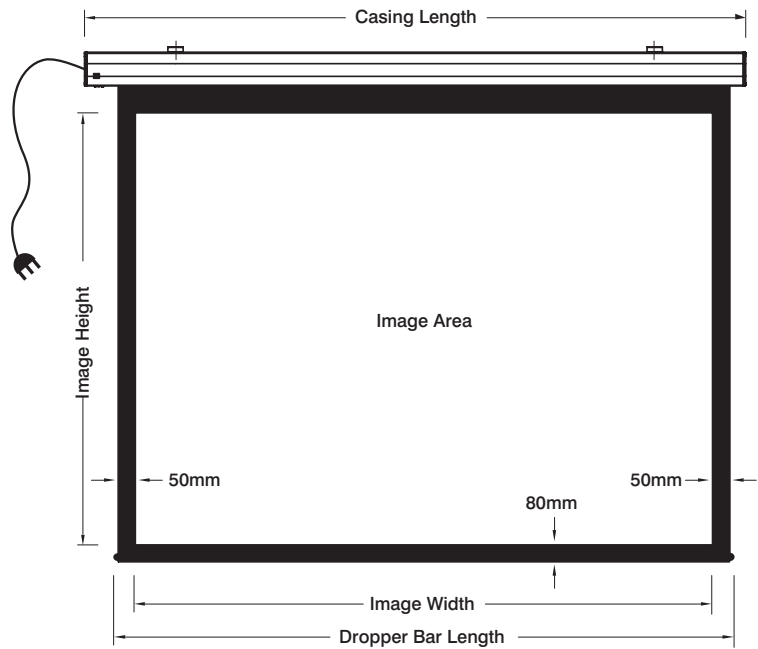

Specification For Grandview Large Smart Screen GRANDVIEW®

Features:

- IP Control for third party control or inbuilt web server
- IR remote control with fine adjustments buttons
- External IR cable provided
- 12V trigger using 2.5mm output to screen and 3.5mm on projector end
- Cable for dry contact and RS232 provided
- Fabric gain 1.0
- Manual override switch at base of the casing
- White Aluminium Designer Casing
- Projection fabric with 50mm black side borders
- Easy limit setting adjustment
- Universal Mounting system - "snap in" brackets can be positioned at any point along the casing

Product Code	Aspect Ratio	Diagonal Size (inches)	Image Size w x h (mm)	Casing Length (mm)	Dropper bar (mm)	Shipping Size w x h x d (mm)	Net Weight (kg)	Top Black Leader (mm)	GV HideAway
GRIP150V	4:3	150"	3050 x 2285	3350	3150	3750 x 215 x 215	29	80	HH6
GRIP180V	4:3	180"	3620 x 2715	3920	3720	4330 x 215 x 215	38	80	HH7
GRIP200V	4:3	200"	4020 x 3015	4320	4120	4720 x 215 x 215	49	80	HH7
GRIP120H	16:9	120"	2655 x 1495	2955	2760	3350 x 215 x 215	17	600	HH5
GRIP130H	16:9	130"	2880 x 1620	3180	2980	3510 x 215 x 215	30	600	HH5
GRIP140H	16:9	140"	3100 x 1745	3400	3250	3750 x 215 x 215	32	600	HH6
GRIP150H	16:9	150"	3320 x 1865	3620	3420	4020 x 215 x 215	34	600	HH6
GRIP160H	16:9	160"	3542 x 1992	3840	4040	4240 x 215 x 215	36	600	HH7