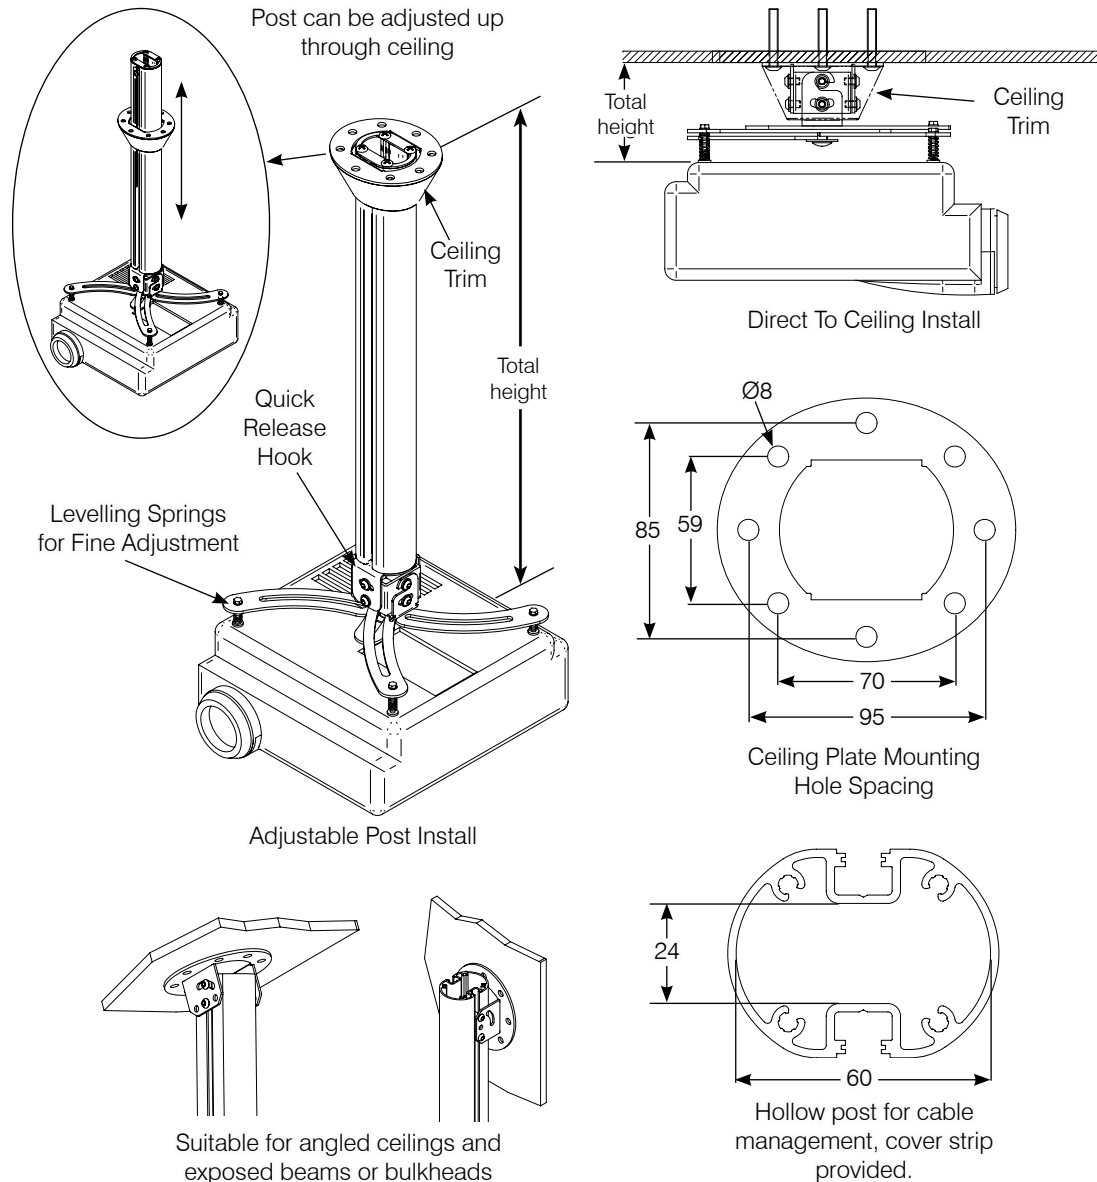

Specifications for LP Morgan Large Skyhook

All dimensions in mm

Features:

- Stylish adjustable arms to suit most base-mounted projector models. M3, M4, M5 & M6 Bolts provided
- Height-adjustable post, may be shortened
- Certified to carry 12 kgs Max.
- Ceiling Trim to cover Ceiling Cutout and bolts
- Independantly lockable Yaw, Tilt and Pan adjustments
- Hollow Tube for effective Cable Management
- Custom Powdercoating available (extra charge)
- Heavy duty arms available as retrofit kit

Name	Total Height	Colour	Product Code	Shipping Size L x W x H (mm)	Weight (kg)
2500mm Post	2500mm	Black	LPM4SKYB2500	2680 x 130 x 80	8
2500mm Post	2500mm	White	LPM4SKYW2500	2680 x 130 x 80	8
3000mm Post	3000mm	Black	LPM4SKYB3000	3180 x 130 x 80	10
3000mm Post	3000mm	White	LPM4SKYW3000	3180 x 130 x 80	10
3500mm Post	3500mm	Black	LPM4SKYB3500	3680 x 130 x 80	12
3500mm Post	3500mm	White	LPM4SKYW3500	3680 x 130 x 80	12
4000mm Post	4000mm	Black	LPM4SKYB4000	4180 x 130 x 80	15
4000mm Post	4000mm	White	LPM4SKYW4000	4180 x 130 x 80	15