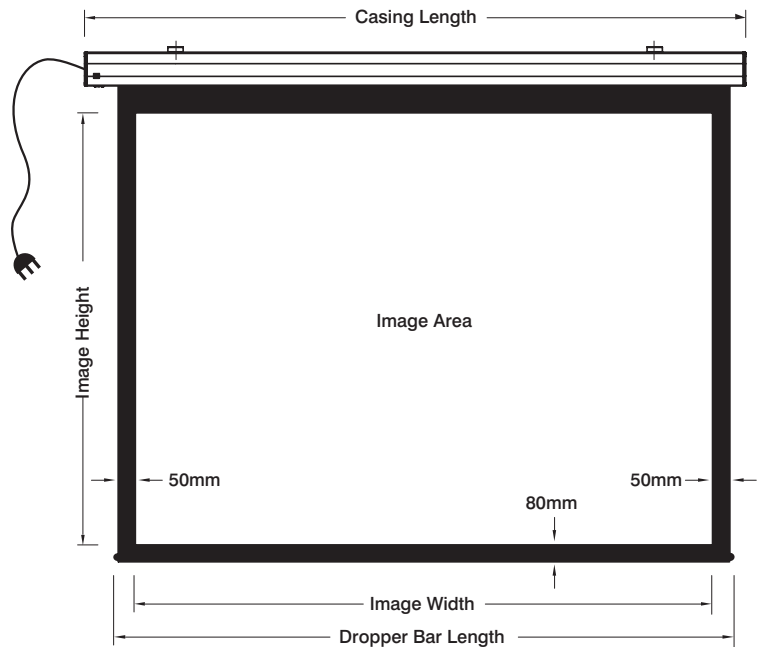

Specification For Grandview Large Smart Screen **GRANDVIEW®**

Features:

- IP Control for third party control or inbuilt web server
- IR remote control with fine adjustments buttons
- External IR cable provided
- 12V trigger using 2.5mm output to screen and 3.5mm on projector end
- Cable for dry contact and RS232 provided
- Fabric gain 1.0
- Manual override switch at base of the casing
- White Aluminium Designer Casing
- Projection fabric with 50mm black side borders
- Easy limit setting adjustment
- Universal Mounting system - "snap in" brackets can be positioned at any point along the casing

Product Code	Aspect Ratio	Diagonal Size (inches)	Image Size w x h (mm)	Casing Length (mm)	Dropper bar (mm)	Shipping Size w x h x d (mm)	Net Weight (kg)	Top Black Leader (mm)	GV HideAway
GRIP150V	4:3	150"	3050 x 2285	3350	3150	3750 x 215 x 215	29	80	HH6
GRIP180V	4:3	180"	3620 x 2715	3920	3720	4330 x 215 x 215	38	80	HH7
GRIP200V	4:3	200"	4020 x 3015	4320	4120	4720 x 215 x 215	49	80	HH7
GRIP120H	16:9	120"	2655 x 1495	2955	2760	3350 x 215 x 215	17	600	HH5
GRIP130H	16:9	130"	2880 x 1620	3180	2980	3510 x 215 x 215	30	600	HH5
GRIP140H	16:9	140"	3100 x 1745	3400	3250	3750 x 215 x 215	32	600	HH6
GRIP150H	16:9	150"	3320 x 1865	3620	3420	4020 x 215 x 215	34	600	HH6
GRIP160H	16:9	160"	3542 x 1992	3840	4040	4240 x 215 x 215	36	600	HH7