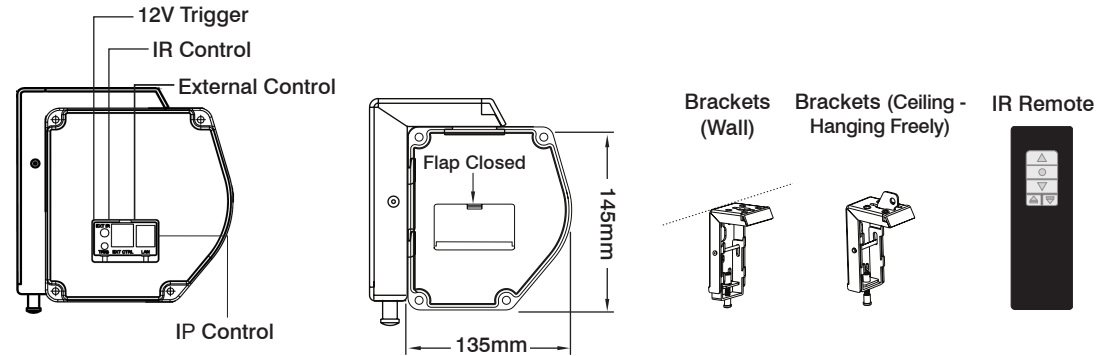

Specification For Grandview Large Smart Screen **GRANDVIEW®**

Features:

- IP Control for third party control or inbuilt web server
- IR remote control with fine adjustments buttons
- External IR cable provided
- 12V trigger using 2.5mm output to screen and 3.5mm on projector end
- Cable for dry contact and RS232 provided
- Fabric gain 1.0
- Manual override switch at base of the casing
- White Aluminium Designer Casing
- Projection fabric with 50mm black side borders
- Easy limit setting adjustment
- Universal Mounting system - "snap in" brackets can be positioned at any point along the casing

Specification For Grandview Large Smart Screen **GRANDVIEW®**

Product Code	Aspect Ratio	Diagonal Size (inches)	Image Size w x h (mm)	Casing Length (mm)	Dropper bar (mm)	Shipping Size w x h x d (mm)	Net Weight (kg)	Top Black Leader (mm)	GV HideAway
GRIP180H	16:9	180"	3985 x 2240	4285	4135	4720 x 215 x 215	43	600	HH7
GRIP200H	16:9	200"	4430 x 2490	4785	4530	5185 x 215 x 215	55	600	HH7
GRIP120C	16:10	120"	2585 x 1615	2835	2715	3235 x 155 x 160	21	600	HH5
GRIP130C	16:10	130"	2800 x 1750	3100	3000	3500 x 215 x 215	30	600	HH5
GRIP140C	16:10	140"	3015 x 1885	3315	3115	3760 x 215 x 200	32	600	HH6
GRIP150C	16:10	150"	3230 x 2020	3530	3380	4100 x 210 x 205	34	600	HH6
GRIP160C	16:10	160"	3446 x 2155	3745	3596	4144 x 215 x 215	38	600	HH7
GRIP180C	16:10	180"	3877 x 2423	4177	4027	4445 x 210 x 205	43	600	HH7
GRIP200C	16:10	200"	4308 x 2692	4668	4458	5060 x 210 x 205	55	600	HH7