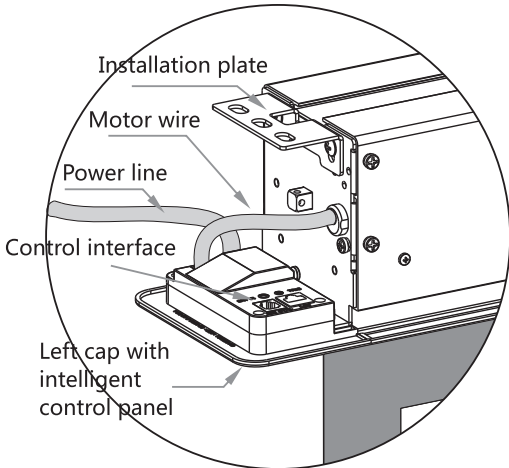

- Left Decoration cap*1 pcs (with control panel)

- Right Decoration cap*1 pcs

- M5*10 Cup head machine screw with cover (4 pcs respectively)

- Ceiling bracket*2 pcs

- M5*10 thumb head screw*4 pcs

- M4 hexagonal adjuster key*1 pc

- IR remote control emitter*1 pc

- Power cable with plug* 1 pc

- Qualification certificate*1 copy

- Manual*1 set

- Warranty card* 1 set

Optional Accessories

- M8*500 extended bolt*2 pcs

- M8 nut*8 pcs, gasket*8 pcs

- Φ8 Spring gasket*6 pcs

- M8*60 expansion screw(4 pcs)

- Hook*2pcs

- EXT IR receiver*1 pcs

- Wall switch*1 pcs (low voltage dry contact control)

- 12V trigger wire*1 pcs

- RF power-sync emitter and RF converted to IR receiver*1 set

Operation Instruction

Framework and Dimension

Installation distance: $Lz = \text{overall length}(L) - 100mm$

Ceiling-cutting dimension: length (Lt) = overall length(L) - 20, 115mm in width, 122mm plus in height