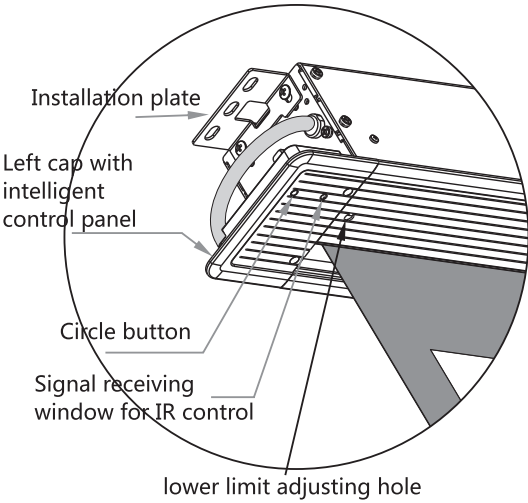

- Φ8 Spring gasket*6 pcs

- M8*60 expansion screw(4 pcs)

- Hook*2pcs

- EXT IR receiver*1 pcs

- Wall switch*1 pcs (low voltage dry contact control)

- 12V trigger wire*1 pcs

- RF power-sync emitter and RF converted to IR receiver*1 set

Operation Instruction

Framework and Dimension

Installation distance: $Lz = \text{overall length}(L) - 100mm$

Ceiling-cutting dimension: length (Lt) = overall length(L) - 20, 115mm in width, 122mm plus in height