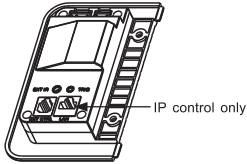

Grandview

All in one Recessed Motorised Screen (IP Control) Installation Manual

MODEL:

GRIPRC92H GRIPRC102H GRIPRC112H GRIPRC120H GRIPRC130H
GRIPRC94C GRIPRC103C GRIPRC110C GRIPRC120C GRIPRC130C

Accessories Pack(s)

- Left Decoration cap*1 pcs (with control panel)

- Right Decoration cap*1 pcs

- M5*10 Cup head machine screw with cover (4 pcs respectively)

- Ceiling bracket*2 pcs

- M5*10 thumb head screw*4 pcs

- M4 hexagonal adjuster key*1 pc