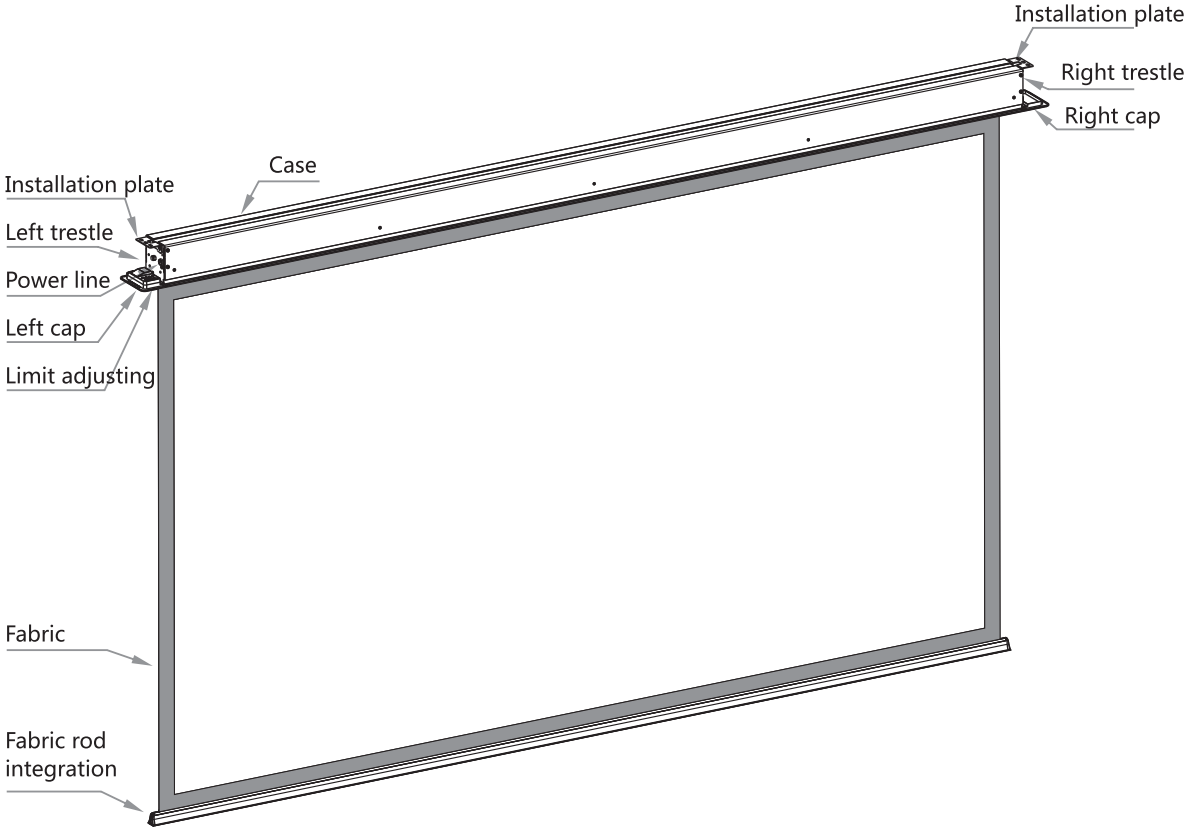

- Φ8 Spring gasket*6 pcs

- M8*60 expansion screw(4 pcs)

- Hook*2pcs

- EXT IR receiver*1 pcs

- Wall switch*1 pcs (low voltage dry contact control)

- 12V trigger wire*1 pcs

- RF power-sync emitter and RF converted to IR receiver*1 set

Operation Instruction

Framework and Dimension

Installation distance: $Lz = \text{overall length}(L) - 100mm$

Ceiling-cutting dimension: length (Lt) = overall length(L) - 20, 115mm in width, 122mm plus in height