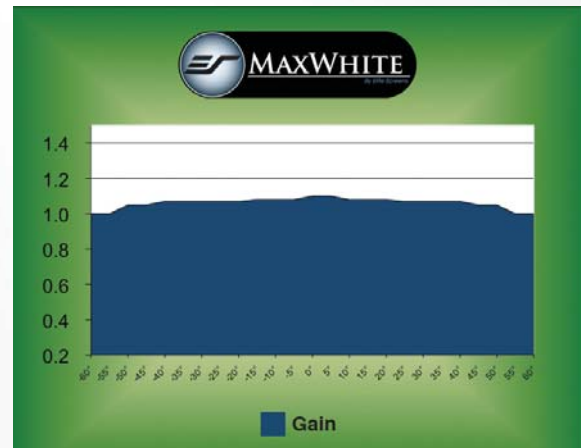

Manual Series

The Elite Manual Pull-down series front projection screen is a great cost effective retractable screen with a dual case design for wall or ceiling installation.

Screen Material

- MaxWhite 1.1 Gain Screen Material is durable and easy to clean
- 160 degree wide viewing angle for commercial and residential presentations
- Black backed screen material eliminates light penetration for superior color reproduction
- Black masking enhances picture contrast

Casing & Installation

- Durable metal casing
- Suitable for wall/ceiling installations
- Optional 6", 12" and 18" brackets available

Control System

- Auto-locking mechanism with variable height settings
- Manually operated (lanyard included)

Warranty

- 2-year parts and labor
- 3-year warranty for GEMR (Government, Education, Military and Religious) - US only

Certified

- GREENGUARD® Indoor Air Quality and GREENGUARD® Children & Schools Certified

Elite Screens' MaxWhite Screen Material is durable for daily use and Easy to Clean. It has a wide viewing angle with 1.1 Gain and is suitable for most applications including Commercial /Educational and Residential. MaxWhite Screen material has a black backing to eliminate light penetration for superior color reproduction. Its Texture pattern eliminates Moiré or Hot Spotting which is a common phenomenon with poorly made projection screen material or wall projections.