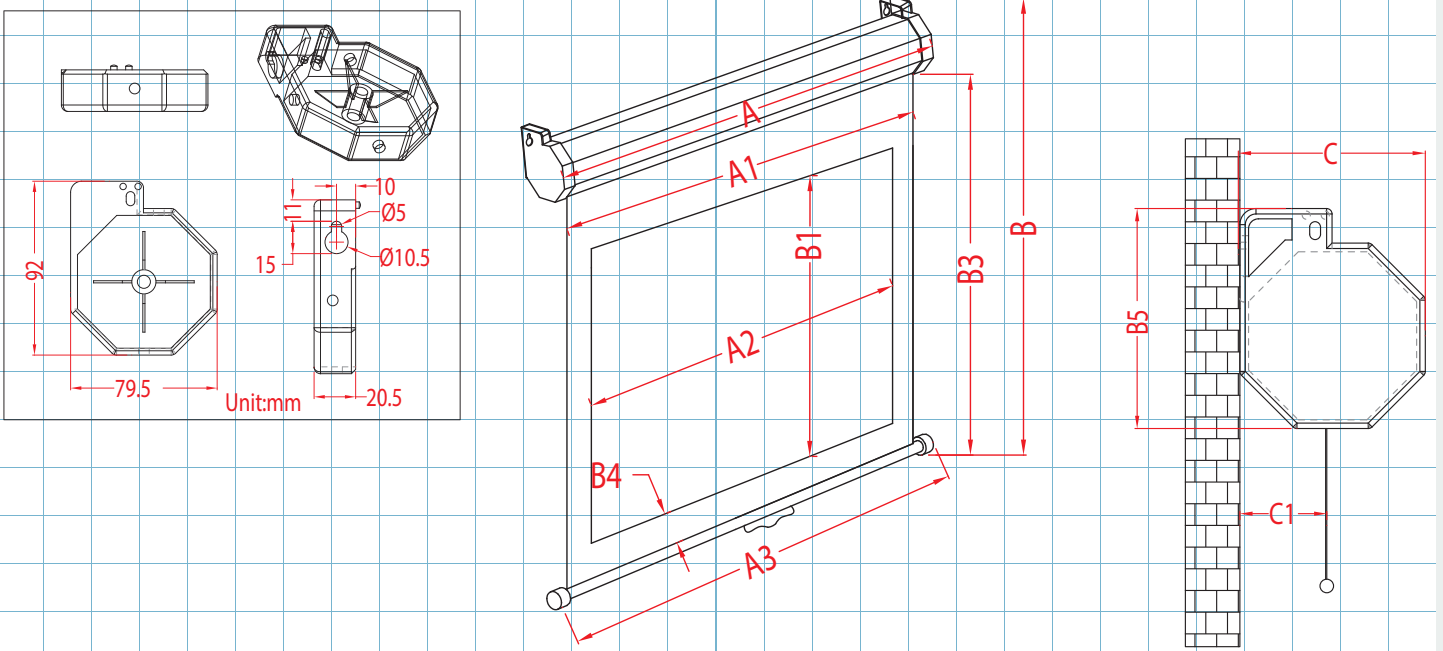

Unit: mm

Can't find size and ratio you're looking for? Visit elitescreens.com/csr to create your own

Note: Data Error ±1". The listed measurements are for general reference only. Please contact Elite Screens to verify product design and dimensions before attempting to integrate its products with any structural or furniture modification. Although a manufacturer may offer product advice, it may be taken or disregarded at the integrator's discretion. Elite Screens will not be held responsible or be otherwise liable for faulty installations.