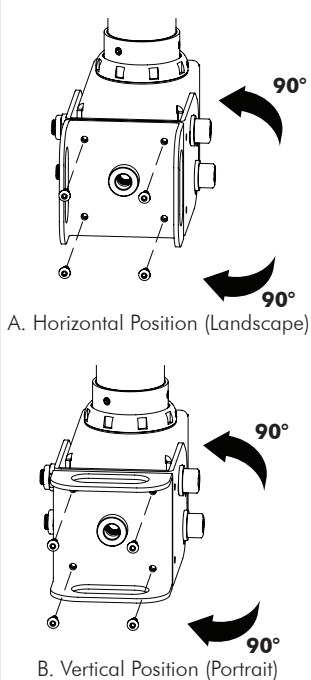

Rail Mount Orientation