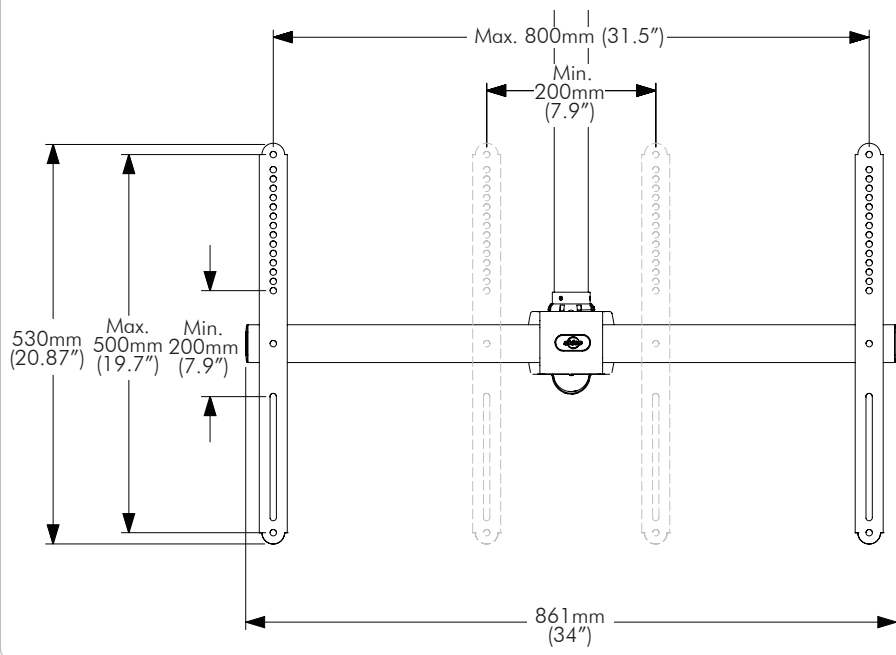

TH-3070-CTL
TH-3070-CTS
TH-3070-CTLW
TH-3070-CTSW
TH-3070-CT-B2B

Technical Specification

telehook

Ceiling Tilt Short Mount / Ceiling Tilt Long Mount

General Features

Maximum Weight:
65kg (143lbs)

Screen Mounting Compatibility:

From minimum 200mm wide x 200mm high to maximum 800mm wide x 500mm high.

Tilt Adjustment:

+ 20°
- 10°

Color:

Black

Warranty:

10 years limited

Dimensions

Screen Mounting Adjustment