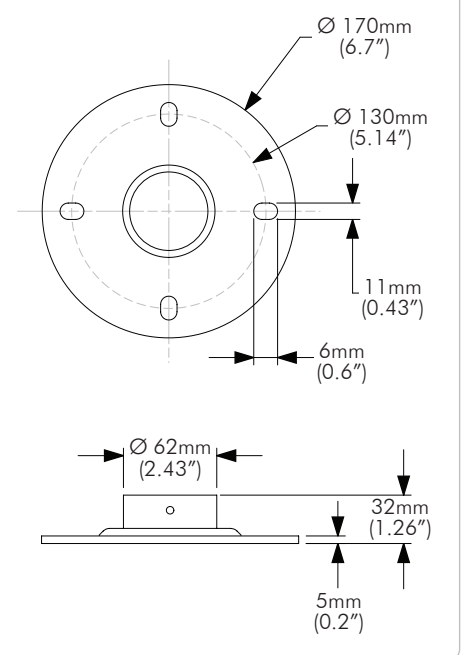

Mounting Plate