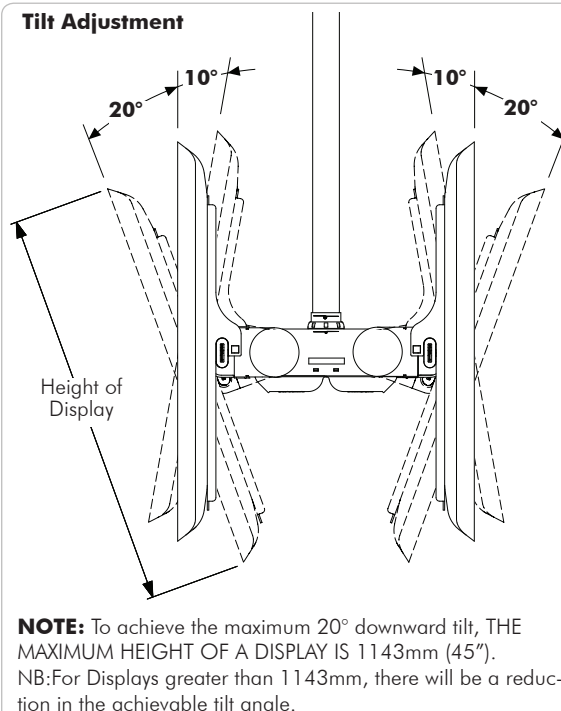

Tilt Adjustment