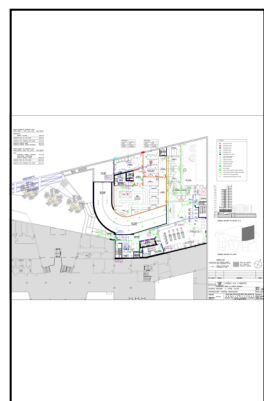

Versatility of applications

Architecture, Engineering & Construction

Retail