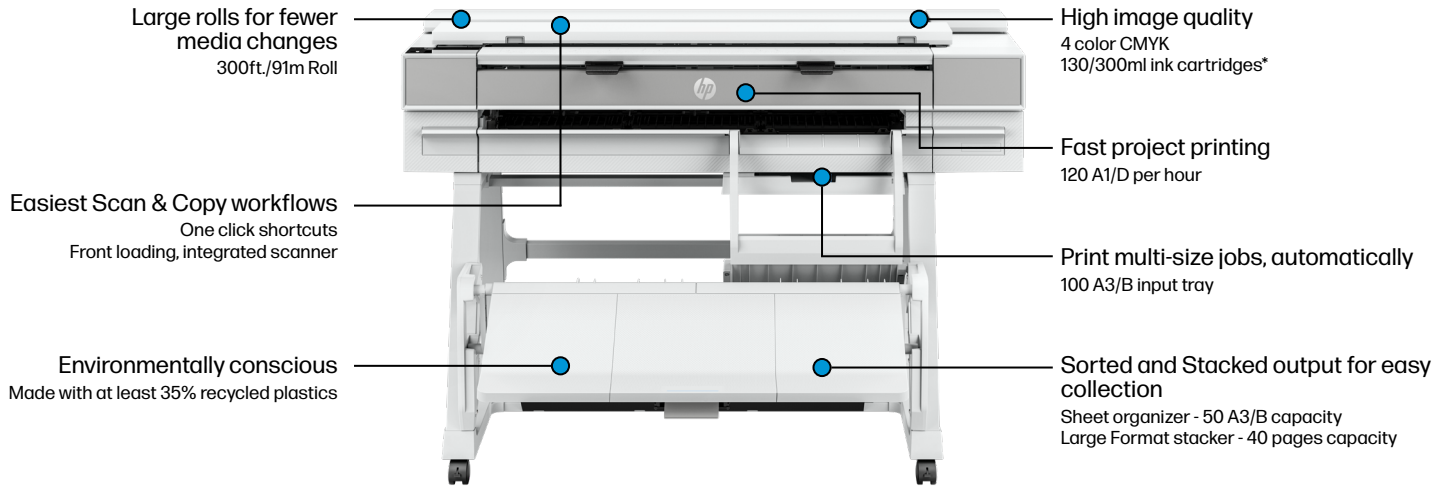

HP DesignJet T950 series

The world's most efficient A3/B-A1/D printing experience to boost productivity

*Only 300ml cartridges available for the XT950 models

Most Efficient

Save time, get through more jobs

- Pick up your jobs quickly and simply—stacker holds up to 30 pages flat for easy collection.
- Do it all—seamlessly print your A3/B jobs with integrated input and output trays, keeping pages sorted by size.
- Move projects forward with fast print speeds, 300 ft./90m roll, and high image quality with HP Flex Tech Inks.
- Simplify scan and copy workflows with personalized one-click short cuts from the front panel (multifunction printer).

Go Beyond

Meet office and environmental needs

- Advance your sustainability goals—printer is made with 40% recycled plastics and recyclable supplies.
- Invest in a robust and compact plotter that's designed to last.
- Reduce energy & ink waste - customizable on/off device scheduler & efficient maintenance routines.