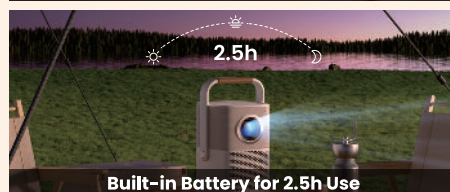

## Product Specs

Light Source	LED	OS	Google TV 3
Resolution	1080P	Throw Ratio	1.25:1
Audio	Sound By JBL & Dolby Audio Supported	Projection Size	40"-120"
Focus	Auto	Battery	2.5h for Movie   18h for Music*
Keystone	Auto	Size	165 × 140 × 290 mm
Screen Alignment	Auto	Weight	5.49 lbs / 2.49 kg
Obstacle Avoidance	Auto	Handle	Yes