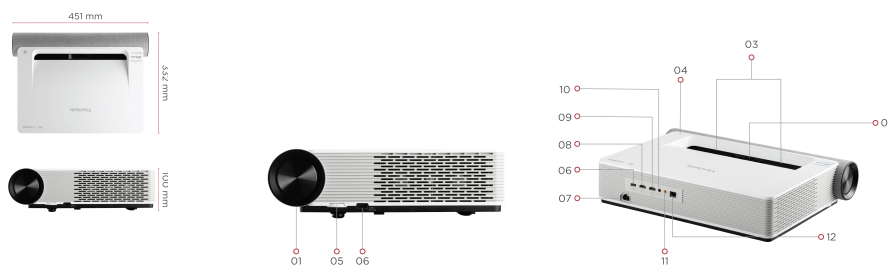

Key Features

- True 4K HDR immersive visual experience
- 0.22 ultra short throw ratio capable of 100" screen from 23cm away
- 2nd generation Laser Phosphor technology with 20,000 hours lifespan
- Theater-level audio by Harman Kardon with Dolby/DTS support
- Smart connectivity via Wi-Fi and Bluetooth

Product Description

The X2000L-4K is ViewSonic's first ultra short throw smart laser projector. Combining true 4K UHD resolution, HDR/HLG support, 100% Rec.709 cinematic colors, and custom-built Harman Kardon speakers with Dolby/DTS soundtrack support, the X2000L-4K delivers an audiovisual feast right out of the box. Capable of projecting a 100" image from just 23cm away, the 0.22 ultra short throw ratio offers an immersive experience along with 4 corner and warping adjustment capabilities to turn virtually any surface into a cinema, live concert, or a wonderland beyond your imagination. Built with 2nd generation laser phosphor technology, the X2000L-4K is geared for instant entertainment and ready to accompany you for 20,000 hours of quality visuals. Smart capabilities such as built-in Wi-Fi for wireless content sharing from your mobile devices and Bluetooth for flexible audio options make content streaming easier than it has ever been before.