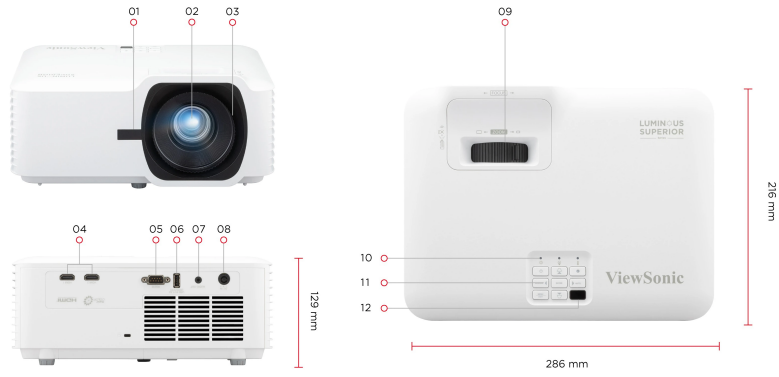

Product Description

The LS740HD belongs to ViewSonic's Luminous Superior series, a lamp-free high-brightness projector lineup designed for commercial and educational spaces. With its adoption of the 3rd generation laser phosphor technology, it delivers 5,000 ANSI Lumens for up to 30,000 hours, ensuring bright and vivid images without lamp replacement. The lamp-free design offers an eco-friendly and cost-effective solution, while the projector's lightweight and compact design reduces transportation costs. With up to 300" projection in 1080p Full HD with high native contrast, it is well-suited for boardrooms, lecture halls, and public spaces. This projector features a 1.3x optical zoom, H/V keystone, 4 corner adjustment, 360° projection, and a portrait mode for easy setup and versatile applications.

OTHERS

Power Supply Voltage:	Power adaptor: Input: 100~240V Output: 19.5VDC / 11.79A
Power Consumption:	Normal: 210W Standby: <0.5W
Operating Temperature:	0~40°C
Carton:	Brown
Net Weight:	3.00kg
Gross Weight:	4.70kg
Dimensions (WxDxH) with Adjustment Foot:	286x216x129mm
Packing Dimensions:	400x280x155mm
OSD Language:	English, French, Spanish, Thai, Korean, German, Italian, Russian, Swedish, Dutch, Polish, Czech, T-Chinese, S-Chinese, Japanese, Turkish, Portuguese, Finnish, Indonesian, Arabic, Vietnamese, Hungarian, Norsk, total 23 languages
User Guide Language:	English, S-Chinese, T-Chinese, Indonesian, Finnish, French, German, Italian, Japanese, Korean, Polish, Portuguese, Russian, Spanish, Swedish, Turkish, Arabic, Czech, Thai, Vietnamese, total 20 languages