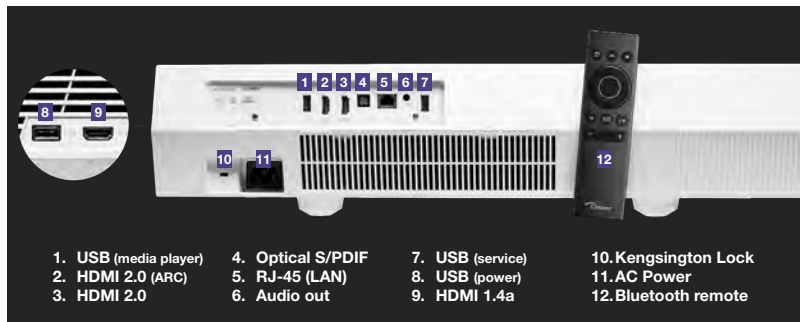

COMPATIBILITY SPECIFICATIONS

USB Media Player Compatibility	Videos: 480p, 720p, 1080p, 1440p, 4K UHD, HDR10, HLG Files: MKV, MP4, M4V, AVI, H.264, HEVC, MOV, TS Audio: MP3, AAC, WAV, FLAC 16/24-bit Images: JPEG, BMP, GIF
Computer Compatibility	VGA, SVGA, HDTV(720P), WXGA, WXGA+, SXGA, SXGA+, UXGA, HDTV(1080p), WUXGA, 4K UHD (24/30/50/60Hz), 4K DCI
Video Input Compatibility	PAL, SECAM, 576i/p, NTSC, 480i/p, HDTV 720p/1080i/1080p, 4K UHD (24/30/50/60Hz)
3D Compatibility†	Supports all HDMI 1.4a mandatory 3D formats (Frame pack, side-by-side, top-bottom) and up converts frame rate from 60Hz to 120Hz or 24Hz to 144Hz (i.e. 60 or 72 frames per eye). 3D glasses are needed and sold separately. Refer to user manual for details.
Vertical Scan Rate	50 - 85 Hz (120 Hz for 1080p 3D feature)
Horizontal Scan Rate	15.375 - 91.146 KHz
User Controls	Graphic user interface and on-screen menu in 27 languages
I/O Connection Ports	2x HDMI 2.0 (HDCP 2.2, 18Gbps) (HDMI CEC & ARC compatible), 1x HDMI 1.4a (HDCP 1.4) (side), 2x USB 2.0 (rear, for 4K USB media player), USB power (service)
Control	Crestron Roomview, HDMI-CEC, Smart+ (Amazon Alexa, Google Actions, IFTTT compatible)

1. USB (media player)
2. HDMI 2.0 (ARC)
3. HDMI 2.0
4. Optical S/PDIF
5. RJ-45 (LAN)
6. Audio out
7. USB (service)
8. USB (power)
9. HDMI 1.4a
10. Kensington Lock
11. AC Power
12. Bluetooth remote

SMART FEATURES

Operating System	Android 8.0 with customizable launcher
Video streaming	Available Optoma Marketplace with access to YouTube 4K, Netflix (480p), CNBC, TED TV, NBA TV, CNBC, BBC & more
USB Image & Document Viewer	Office documents (Word, Excel & PowerPoint), PDFs and images Autoplay PDF/PPT: 3, 5, 10, 15 & 20s intervals
Smart Home Features	Amazon Alexa, Google Assistant & IFTTT
SmartFIT	iOS (App Store) & Android (Play Store & Amazon Appstore)
Amazon Alexa Smart Home Skill	Commands: power on/off, volume control (1-10), change input source, media player controls (play, stop, pause, next, previous, FF, REW, start over)
Amazon Alexa Custom Skill	Commands: change display mode, HDR picture mode, PureMotion setting
Alexa AV Gear Region Support	United States - English, Canada
Google Assistant Actions	Commands: power on/off, volume control (1-10), change input source, media player controls (play, stop, pause, next, previous, FF, REW, start over), change display mode, HDR picture mode, PureMotion setting
Google Assistant Region Support	All regions - English only

NETWORK CONNECTIVITY

Wi-Fi	802.11ac (dual-band, 2x2)
Wi-Fi security	WEP, TKIP, AES, WPA, WPA2
Bluetooth	Bluetooth 4.0
Firmware	OTA updates via Wi-Fi or ethernet

PHYSICAL SPECIFICATIONS

Security	Kensington® lock port, password (OSD)
Weight	24.25 lbs
Dimensions (W x H x D)	22.1" x 5.1" x 15"
Recommended furniture height	13" - 18" (124% offset)

Warranty

2 Year parts and labor limited warranty on the projector, 5-year or 12,000 hour light source warranty (whichever comes first)

What's in the Box

CinemaX P2 projector, distance cards, quick start user manual, Bluetooth smart home remote with Airmouse (rechargeable), power cable

Accessories

Bluetooth smart home remote with Airmouse (replacement): BR-3074R
CinemaX P2 distance cards (replacement): BD-25120
4K UHD Casting and mirroring adapter: UHDCast Pro

UPC 796435 81 371 0