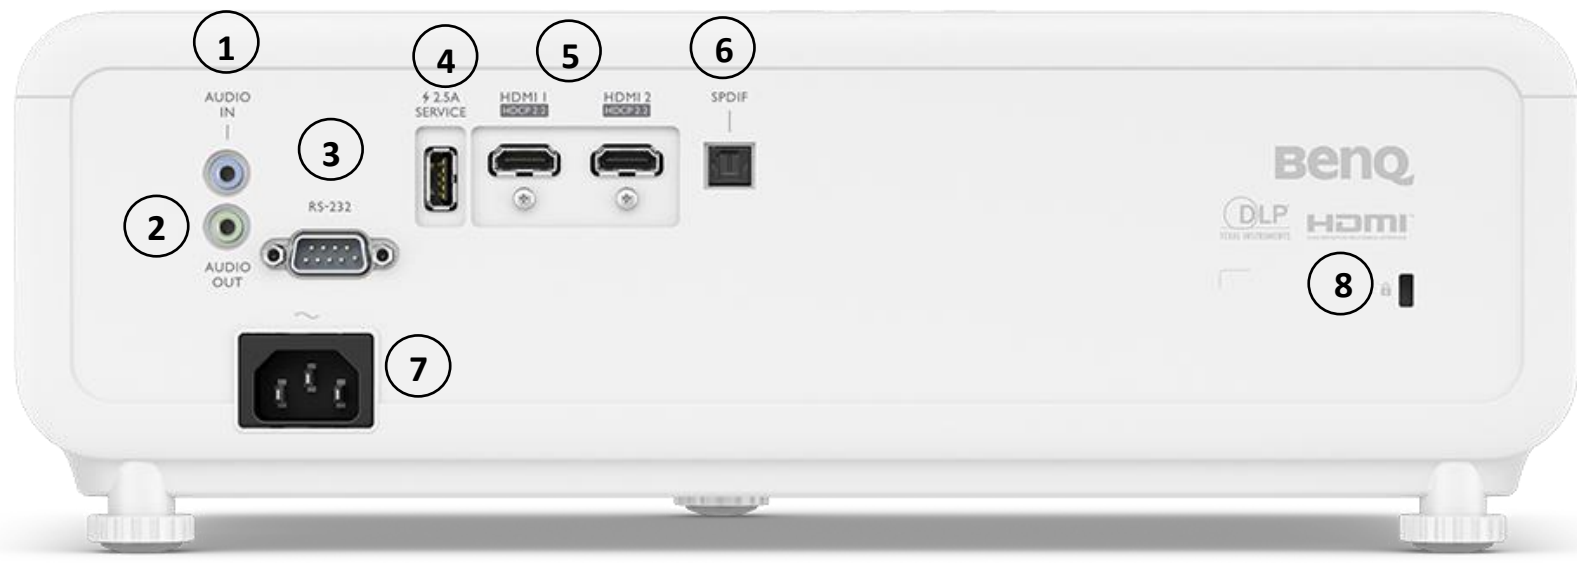

Connectivity

		Qty
1	Audio in (for service personnel only)	1
2	Audio out	2
3	RS232 In (D-sub 9pin, male)	1
4	USB Type-A (5V/2.5A power, FW upgrade)	1
5	HDMI (2.0b, HDCP2.2)	2
6	S/PDIF *support 2.0/5.1	1
7	AC power in	1
8	Kensington anti-theft lock slot	1
9	IR Receiver (Front+Top)	2